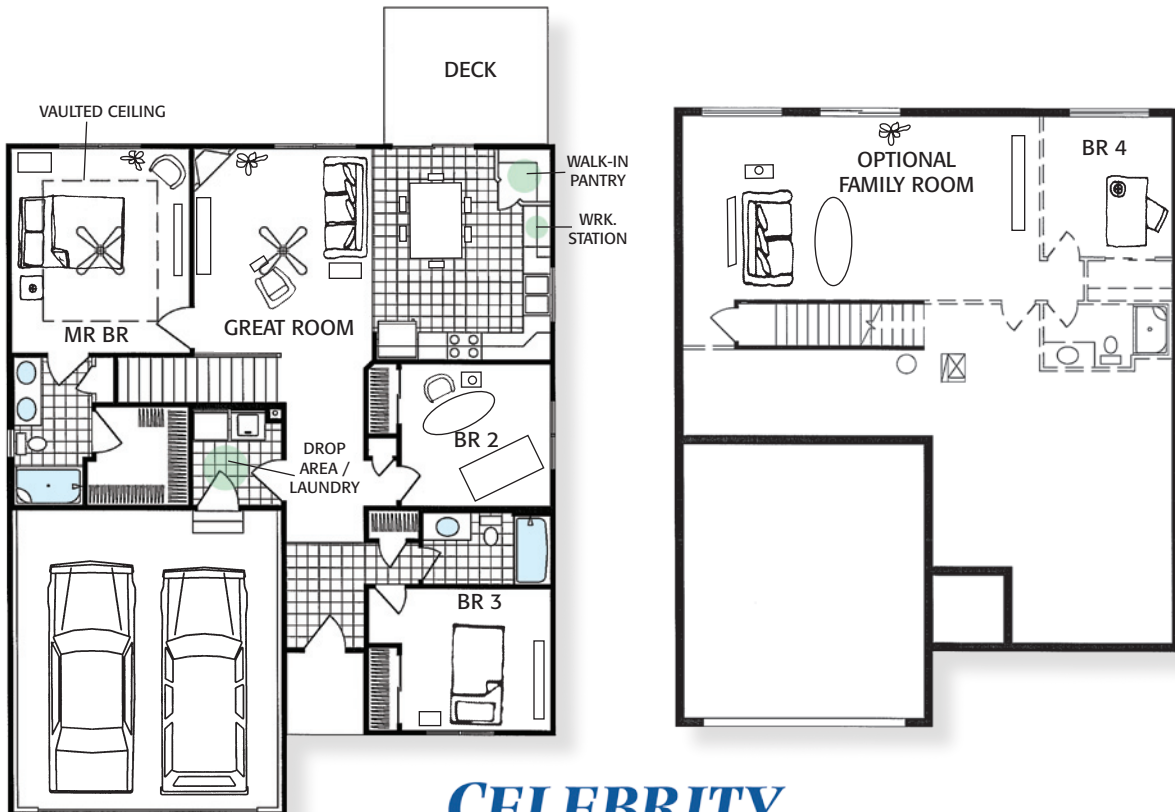

ASHTON

Artist Conception Only.

Ranch, Elevation C • Finished living area 1356 sq. ft.

**CELEBRITY
HOMES**

CelebrityHomesOmaha.com