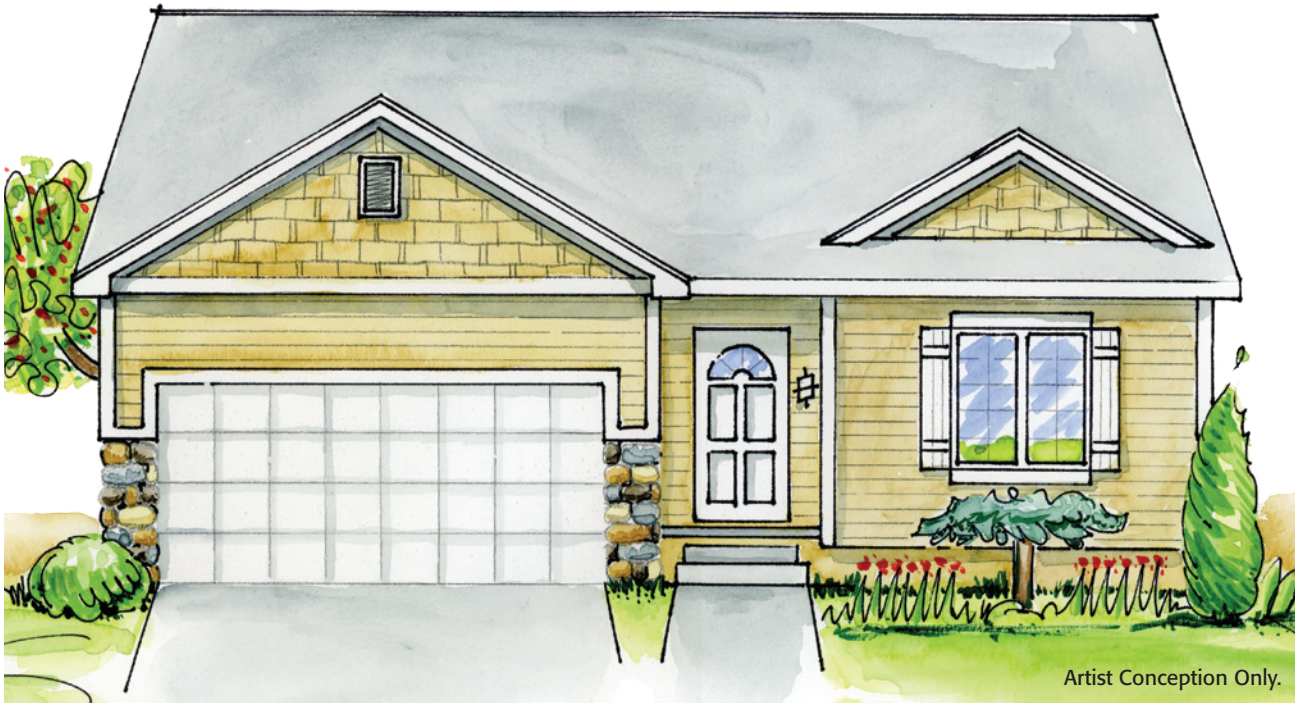

ASHTON

Artist Conception Only.

Ranch, Elevation C • Finished living area 1356 sq. ft.

**CELEBRITY
HOMES**

CelebrityHomesOmaha.com